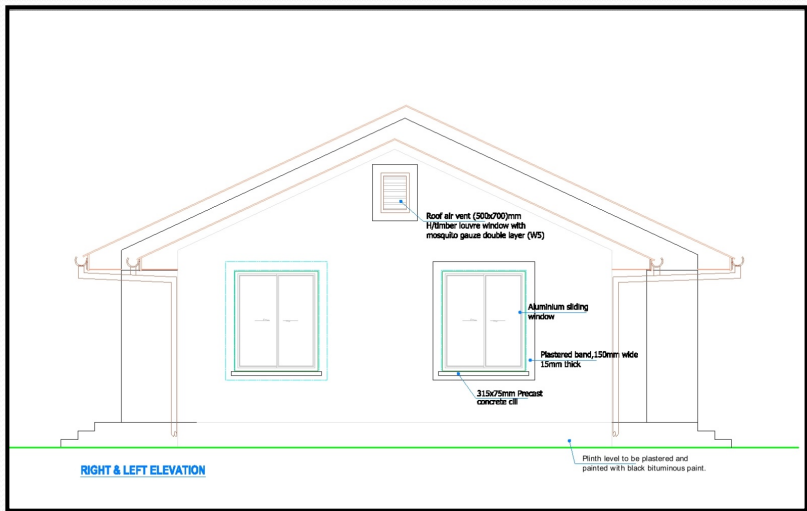

NHCs Projects Selling in 2014

1. SEMIDETACHED HOUSE TWO BEDROOMS

FLOOR PLAN – TOTAL AREA 65sqm

NHC Mwongozo Housing Estate

1. SEMIDETACHED HOUSE
TWO BEDROOMS

ELEVATIONS
NHC Mwongozo Housing Estate

1. SEMIDETACHED HOUSE
TWO BEDROOMS

SIDE ELEVATION
NHC Mwongozo Housing Estate

1. SEMIDETACHED HOUSE
TWO BEDROOMS

NHC Mwongozo Housing Estate

1. SEMIDETACHED HOUSE
THREE BEDROOMS

FLOOR PLAN – TOTAL AREA 85sqm
NHC Mwongozo Housing Estate

1. SEMIDETACHED HOUSE
THREE BEDROOMS

ELEVATIONS

NHC Mwongozo Housing Estate

1. SEMIDETACHED HOUSE
THREE BEDROOMS

SIDE ELEVATION

NHC Mwongozo Housing Estate

1. SEMIDETACHED HOUSE
THREE BEDROOMS

FRONT-LEFT PERSPECTIVE

REAR ELEVATIONS