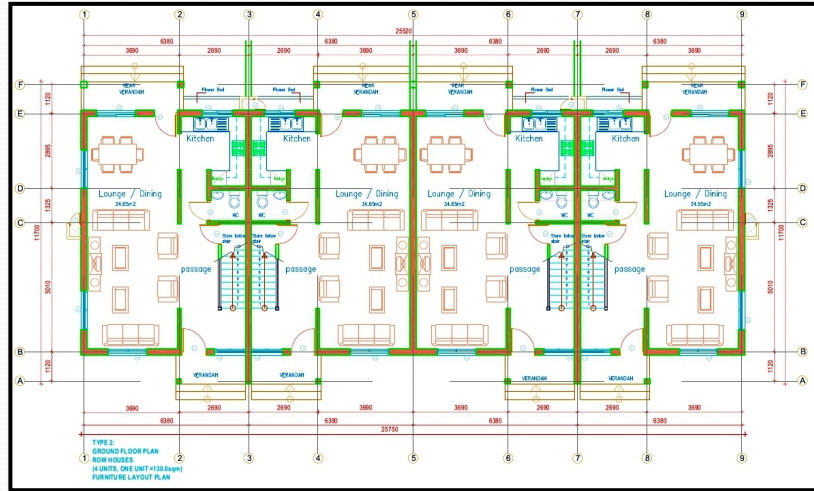

SIDE ELEVATION
NHC Mwongozo Housing Estate

1. SEMIDETACHED HOUSE
TWO BEDROOMS

NHC Mwongozo Housing Estate

1. SEMIDETACHED HOUSE
THREE BEDROOMS

FLOOR PLAN – TOTAL AREA 85sqm
NHC Mwongozo Housing Estate

1. SEMIDETACHED HOUSE
THREE BEDROOMS

ELEVATIONS

NHC Mwongozo Housing Estate

1. SEMIDETACHED HOUSE
THREE BEDROOMS

SIDE ELEVATION

NHC Mwongozo Housing Estate

1. SEMIDETACHED HOUSE
THREE BEDROOMS

FRONT-LEFT PERSPECTIVE

REAR ELEVATIONS

NHC Mwongozo Housing Estate

2. TOWN HOUSES
TOWN HOUSE TYPE I

GROUND FLOOR PLAN
TOTAL FLOOR AREA PER UNIT =144sqm

FIRST FLOOR PLAN

NHC Mwongozo Housing Estate

2.TOWN HOUSES
TOWN HOUSE TYPE I

ELEVATIONS
NHC Mwongozo Housing Estate

2.TOWN HOUSES
TOWN HOUSE TYPE I

NHC Mwongozo Housing Estate

2. TOWN HOUSES TOWN HOUSE TYPE II

GROUND FLOOR PLAN
TOTAL FLOOR AREA PER UNIT = 130sqm

NHC Mwongozo Housing Estate

2. TOWN HOUSES TOWN HOUSE TYPE II