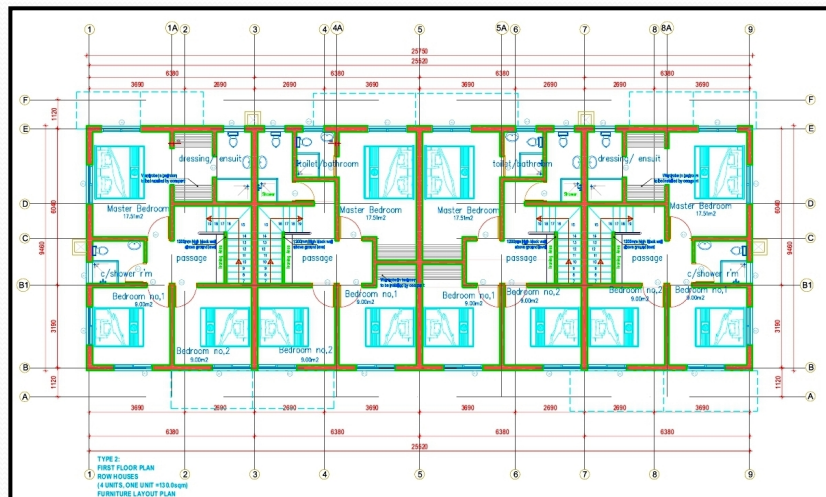

NHC Mwongozo Housing Estate

2. TOWN HOUSES
TOWN HOUSE TYPE I

GROUND FLOOR PLAN
TOTAL FLOOR AREA PER UNIT =144sqm

FIRST FLOOR PLAN

NHC Mwongozo Housing Estate

2.TOWN HOUSES
TOWN HOUSE TYPE I

ELEVATIONS
NHC Mwongozo Housing Estate

2.TOWN HOUSES
TOWN HOUSE TYPE I

NHC Mwongozo Housing Estate

2. TOWN HOUSES TOWN HOUSE TYPE II

GROUND FLOOR PLAN
TOTAL FLOOR AREA PER UNIT = 130sqm

NHC Mwongozo Housing Estate

2. TOWN HOUSES TOWN HOUSE TYPE II

FIRST FLOOR PLAN

NHC Mwongozo Housing Estate

2. TOWN HOUSES
TOWN HOUSE TYPE II

ELEVATIONS

NHC Mwongozo Housing Estate

2. TOWN HOUSES
TOWN HOUSE TYPE II

SIDE ELEVATIONS

NHC Mwongozo Housing Estate