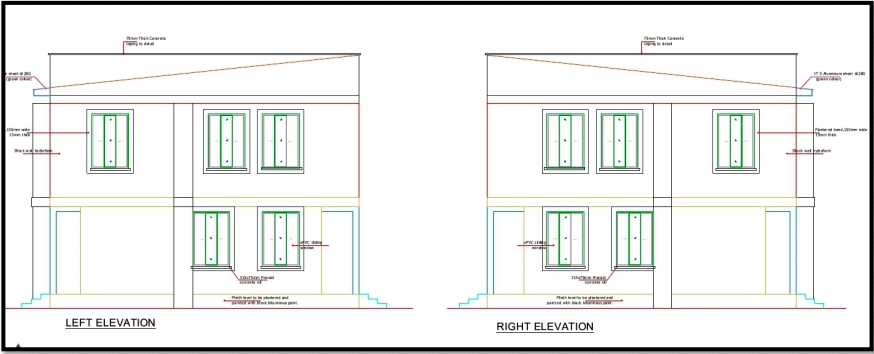

2.TOWN HOUSES
TOWN HOUSE TYPE II

NHC Mwongozo Housing Estate

2.TOWN HOUSES
TOWN HOUSE TYPE III

GROUND FLOOR PLAN
TOTAL FLOOR AREA PER UNIT =100sqm

NHC Mwongozo Housing Estate

2.TOWN HOUSES
TOWN HOUSE TYPE III

FIRST FLOOR PLAN

NHC Mwingozo Housing Estate

2.TOWN HOUSES
TOWN HOUSE TYPE III

ELEVATIONS

NHC Mwingozo Housing Estate

2.TOWN HOUSES
TOWN HOUSE TYPE III

SIDE ELEVATIONS

NHC Mwongozo Housing Estate