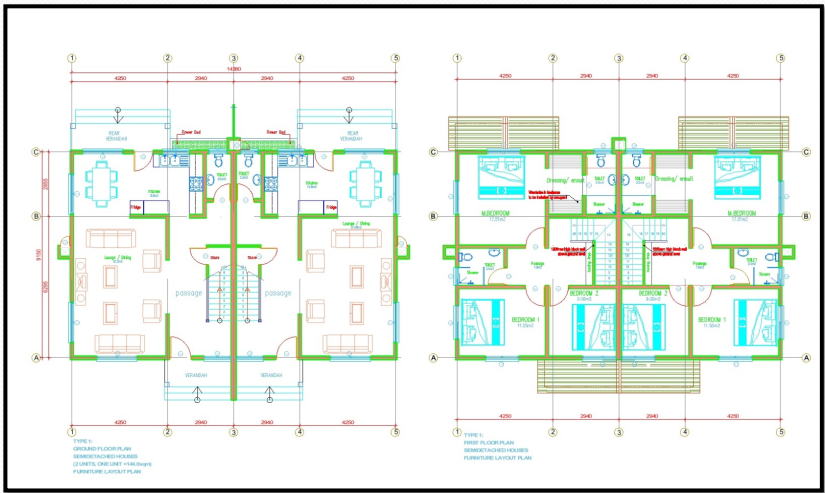

SIDE ELEVATION
NHC Mwongozo Housing Estate

1. SEMIDETACHED HOUSE
TWO BEDROOMS

NHC Mwongozo Housing Estate

1. SEMIDETACHED HOUSE
THREE BEDROOMS

FLOOR PLAN – TOTAL AREA 85sqm
NHC Mwongozo Housing Estate

1. SEMIDETACHED HOUSE
THREE BEDROOMS

ELEVATIONS

NHC Mwongozo Housing Estate

1. SEMIDETACHED HOUSE
THREE BEDROOMS

SIDE ELEVATION

NHC Mwongozo Housing Estate

1. SEMIDETACHED HOUSE
THREE BEDROOMS

FRONT-LEFT PERSPECTIVE

REAR ELEVATIONS

NHC Mwongozo Housing Estate

2. TOWN HOUSES
TOWN HOUSE TYPE I

GROUND FLOOR PLAN
TOTAL FLOOR AREA PER UNIT =144sqm

FIRST FLOOR PLAN

NHC Mwongozo Housing Estate

2.TOWN HOUSES
TOWN HOUSE TYPE I

ELEVATIONS
NHC Mwongozo Housing Estate