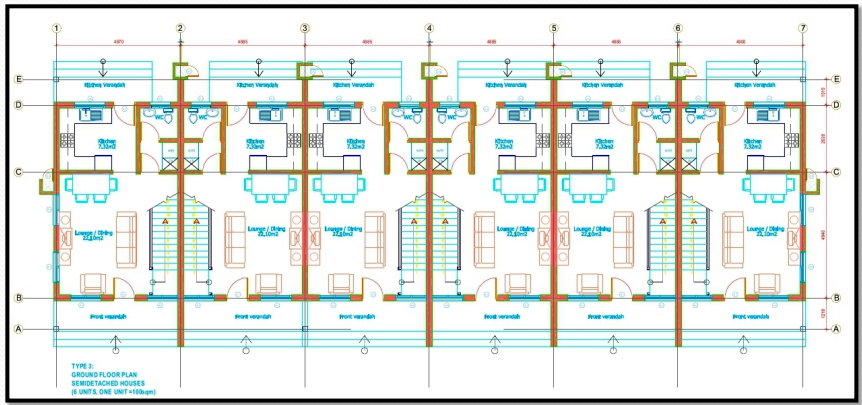

2.TOWN HOUSES
TOWN HOUSE TYPE I

NHC Mwongozo Housing Estate

2. TOWN HOUSES TOWN HOUSE TYPE II

GROUND FLOOR PLAN
TOTAL FLOOR AREA PER UNIT = 130sqm

NHC Mwongozo Housing Estate

2. TOWN HOUSES TOWN HOUSE TYPE II

FIRST FLOOR PLAN

NHC Mwongozo Housing Estate

2. TOWN HOUSES
TOWN HOUSE TYPE II

ELEVATIONS

NHC Mwongozo Housing Estate

2. TOWN HOUSES
TOWN HOUSE TYPE II

SIDE ELEVATIONS

NHC Mwongozo Housing Estate

2.TOWN HOUSES
TOWN HOUSE TYPE II

NHC Mwongozo Housing Estate

2.TOWN HOUSES
TOWN HOUSE TYPE III

GROUND FLOOR PLAN
TOTAL FLOOR AREA PER UNIT =100sqm

NHC Mwongozo Housing Estate

2.TOWN HOUSES
TOWN HOUSE TYPE III

FIRST FLOOR PLAN

NHC Mwingozo Housing Estate

2.TOWN HOUSES
TOWN HOUSE TYPE III

ELEVATIONS

NHC Mwingozo Housing Estate

2.TOWN HOUSES
TOWN HOUSE TYPE III

SIDE ELEVATIONS

NHC Mwongozo Housing Estate