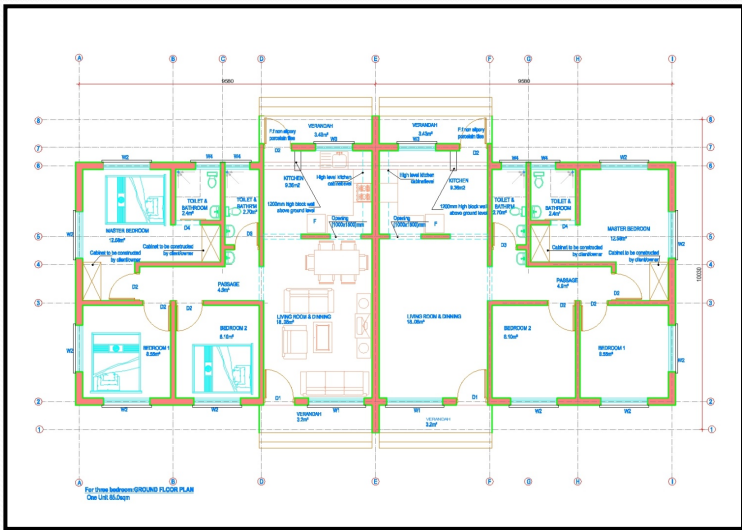

NHCs Projects Selling in 2014

1. SEMIDETACHED HOUSE TWO BEDROOMS

FLOOR PLAN – TOTAL AREA 65sqm

NHC Mwongozo Housing Estate

1. SEMIDETACHED HOUSE
TWO BEDROOMS

ELEVATIONS
NHC Mwongozo Housing Estate

1. SEMIDETACHED HOUSE
TWO BEDROOMS

SIDE ELEVATION
NHC Mwongozo Housing Estate

1. SEMIDETACHED HOUSE
TWO BEDROOMS

NHC Mwongozo Housing Estate

1. SEMIDETACHED HOUSE
THREE BEDROOMS

FLOOR PLAN – TOTAL AREA 85sqm
NHC Mwongozo Housing Estate

1. SEMIDETACHED HOUSE
THREE BEDROOMS

ELEVATIONS

NHC Mwongozo Housing Estate

1. SEMIDETACHED HOUSE
THREE BEDROOMS

SIDE ELEVATION

NHC Mwongozo Housing Estate

1. SEMIDETACHED HOUSE
THREE BEDROOMS

FRONT-LEFT PERSPECTIVE

REAR ELEVATIONS