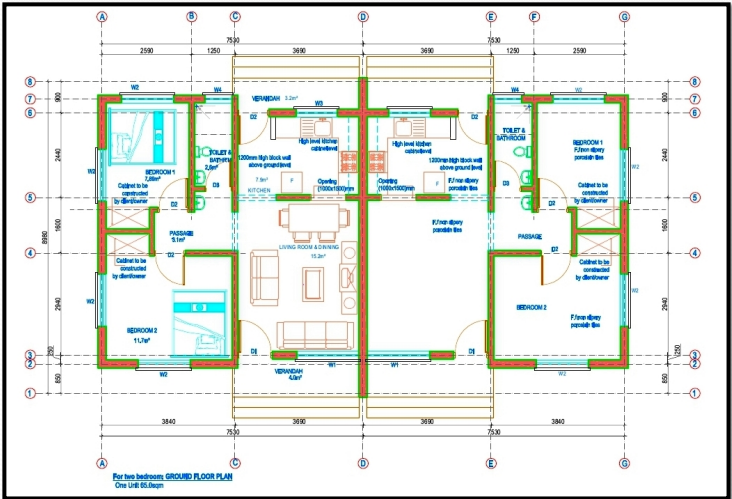

NHCs Projects Selling in 2014

1. SEMIDETACHED HOUSE TWO BEDROOMS

FLOOR PLAN – TOTAL AREA 65sqm

NHC Mwongozo Housing Estate

1. SEMIDETACHED HOUSE
TWO BEDROOMS

ELEVATIONS
NHC Mwongozo Housing Estate

1. SEMIDETACHED HOUSE
TWO BEDROOMS

SIDE ELEVATION
NHC Mwongozo Housing Estate

1. SEMIDETACHED HOUSE
TWO BEDROOMS

NHC Mwongozo Housing Estate

1. SEMIDETACHED HOUSE
THREE BEDROOMS

FLOOR PLAN – TOTAL AREA 85sqm
NHC Mwongozo Housing Estate

1. SEMIDETACHED HOUSE
THREE BEDROOMS

ELEVATIONS

NHC Mwongozo Housing Estate

1. SEMIDETACHED HOUSE
THREE BEDROOMS

SIDE ELEVATION

NHC Mwongozo Housing Estate

1. SEMIDETACHED HOUSE
THREE BEDROOMS

FRONT-LEFT PERSPECTIVE

REAR ELEVATIONS