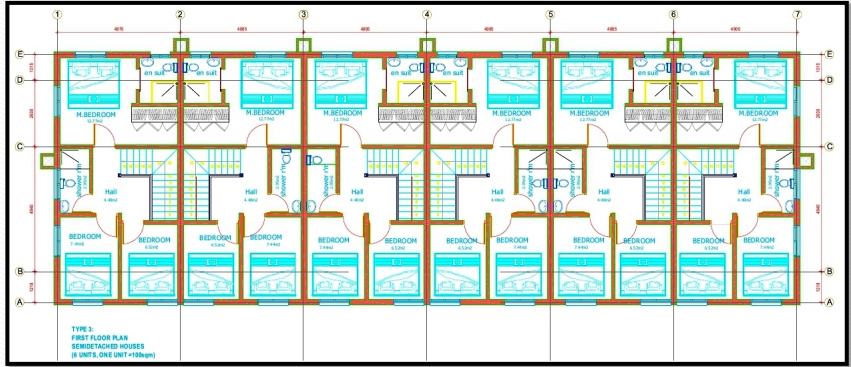

FIRST FLOOR PLAN

NHC Mwongozo Housing Estate

2. TOWN HOUSES
TOWN HOUSE TYPE II

ELEVATIONS

NHC Mwongozo Housing Estate

2. TOWN HOUSES
TOWN HOUSE TYPE II

SIDE ELEVATIONS

NHC Mwongozo Housing Estate

2.TOWN HOUSES
TOWN HOUSE TYPE II

NHC Mwongozo Housing Estate

2.TOWN HOUSES
TOWN HOUSE TYPE III

GROUND FLOOR PLAN
TOTAL FLOOR AREA PER UNIT =100sqm

NHC Mwongozo Housing Estate

2.TOWN HOUSES
TOWN HOUSE TYPE III

FIRST FLOOR PLAN

NHC Mwingozo Housing Estate

2.TOWN HOUSES
TOWN HOUSE TYPE III

ELEVATIONS

NHC Mwingozo Housing Estate

2.TOWN HOUSES
TOWN HOUSE TYPE III

SIDE ELEVATIONS

NHC Mwongozo Housing Estate