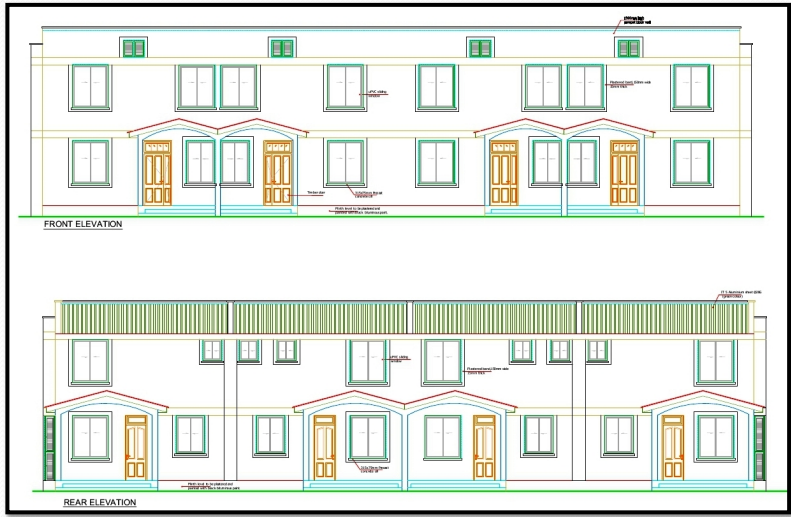

ELEVATIONS

NHC Mwongozo Housing Estate

1. SEMIDETACHED HOUSE
THREE BEDROOMS

SIDE ELEVATION

NHC Mwongozo Housing Estate

1. SEMIDETACHED HOUSE
THREE BEDROOMS

FRONT-LEFT PERSPECTIVE

REAR ELEVATIONS

2.TOWN HOUSES
TOWN HOUSE TYPE I

NHC Mwongozo Housing Estate

2. TOWN HOUSES TOWN HOUSE TYPE II

GROUND FLOOR PLAN
TOTAL FLOOR AREA PER UNIT = 130sqm

NHC Mwongozo Housing Estate

2. TOWN HOUSES TOWN HOUSE TYPE II

FIRST FLOOR PLAN

NHC Mwongozo Housing Estate

2. TOWN HOUSES
TOWN HOUSE TYPE II

ELEVATIONS

NHC Mwongozo Housing Estate

2. TOWN HOUSES
TOWN HOUSE TYPE II

SIDE ELEVATIONS

NHC Mwongozo Housing Estate